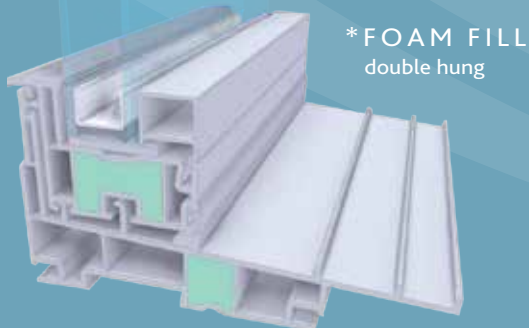

Sash Limit Locks limit sash travel + secure partial opening

double hung

glider

Continuous Over / Under Interlock & Weather-Stripping prevent air infiltration across entire meeting rail

Innergy™ at meeting rails\*

True sloped sill for positive water drain off, no weep holes to clog

\*options

Double Hung

\*FOAM FILL double hung